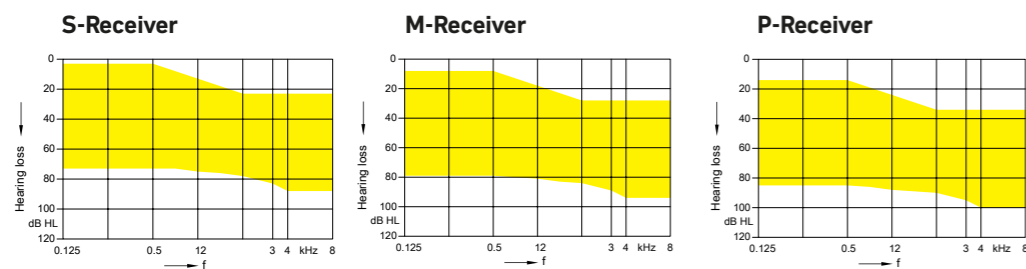

- Faceplate colors
- Black
  - Mocha
  - Dark Brown
- Shell colors
- Black
  - Mocha
  - Dark Brown

Fitting range is based on 2 ccm coupler:

- |  |  |  |
|--|--|--|
| <ul style="list-style-type: none"> <li>• 50 dB / 113 dB SPL (2 ccm coupler)</li> <li>• 60 dB / 124 dB SPL (Ear simulator)</li> </ul> | <ul style="list-style-type: none"> <li>• 55 dB / 118 dB SPL (2 ccm coupler)</li> <li>• 65 dB / 127 dB SPL (Ear simulator)</li> </ul> | <ul style="list-style-type: none"> <li>• 60 dB / 124 dB SPL (2 ccm coupler)</li> <li>• 70 dB / 133 dB SPL (Ear simulator)</li> </ul> |
|--|--|--|