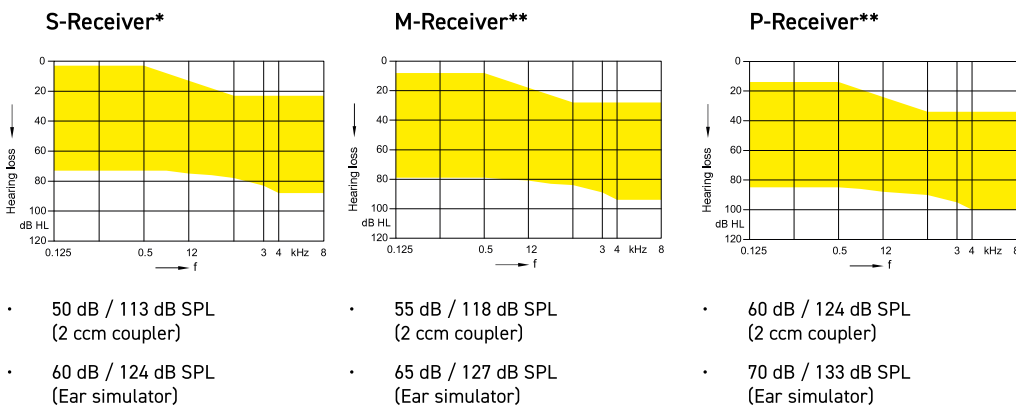

Colors

Fitting range is based on 2 ccm coupler:

* Available for both IIC and CIC

** Available for CIC

Features / Performance Level	80	60	40	30	20
Channels/Controls/Programs	48/20/6	36/18/6	32/16/6	24/12/4	16/8/4
Battery	10	10	10	10	10
T-coil	-	-	-	-	-
Bluetooth	-	-	-	-	-
Tinnitus function (Sound therapy and Notch)	•	•	•	•	-
Wireless sync	•	•	•	•	•
IP68	-	-	-	-	-
ATEX	-	-	-	-	-
EarWear	3.0	3.0	3.0	3.0	3.0
Technology Highlights					
Soundpro 3.0	•	•	•	•	•
Multi-Voice Focus	-	-	-	-	-
Focus Streams	-	-	-	-	-
Voice Stabilizer	•	•	•	•	•
Speech Preservation Technology	-	-	-	-	-
My Voice 2.0	-	-	-	-	-
Motion Sensor for scene analysis	-	-	-	-	-
Directionality					
OneMic directionality	•	•	•	-	-
Automatic adaptive	•	•	•	•	•
iOmni Sound Locator	-	-	-	-	-
iFocus 360 (Front/Back)	-	-	-	-	-
iFocus 360 (Left /Right)	-	-	-	-	-
Auto Stereo iLock (Narrow)	-	-	-	-	-
Noise Reduction					
Noise Management	•	•	•	•	•
Sound Smoothing	•	•	•	•	•
Wind Noise Reduction	•	•	•	•	•
Auto Echo Reducer	•	-	-	-	-
Reverb Reducer	Manual	Manual	-	-	-
Sound Quality & Control					
Bandwidth extension	•	-	-	-	-
Bandwidth compression	•	•	•	•	•
Feedback preventer	•	•	•	•	•
Music Enhancer (presets)	3	3	1	1	-
Smart Automatic Equalizer	•	•	•	•	•
Smart Automatic Acclimatization	•	•	•	•	•
Automatic Classifier	•	•	•	•	•
Data Logging	•	•	•	•	•
Audio Streaming					
BT LE Audio	-	-	-	-	-
Made for iPhone	-	-	-	-	-
ASHA (Android 10 or higher)	-	-	-	-	-
Headset Mode					
iOS	-	-	-	-	-
BT LE Audio	-	-	-	-	-
App					
Rexton App	•	•	•	•	•
Spatial configurator	-	-	-	-	-
Rexton Assist	-	-	-	-	-
TeleCare					
Full live remote tuning	-	-	-	-	-
Basic portal remote tuning	•	•	•	•	•
Accessories			CROS		
Smart Key	•		Reach CROS R-Li	-	
Smart Transmitter 2,4	-		Reach CROS SR	-	
Smart Mic	-		Reach CROS iX-CIC Li	•	
Fitting					
Noahlink Wireless	-				
ConnexxAir	•				
Programming adaptor	•				